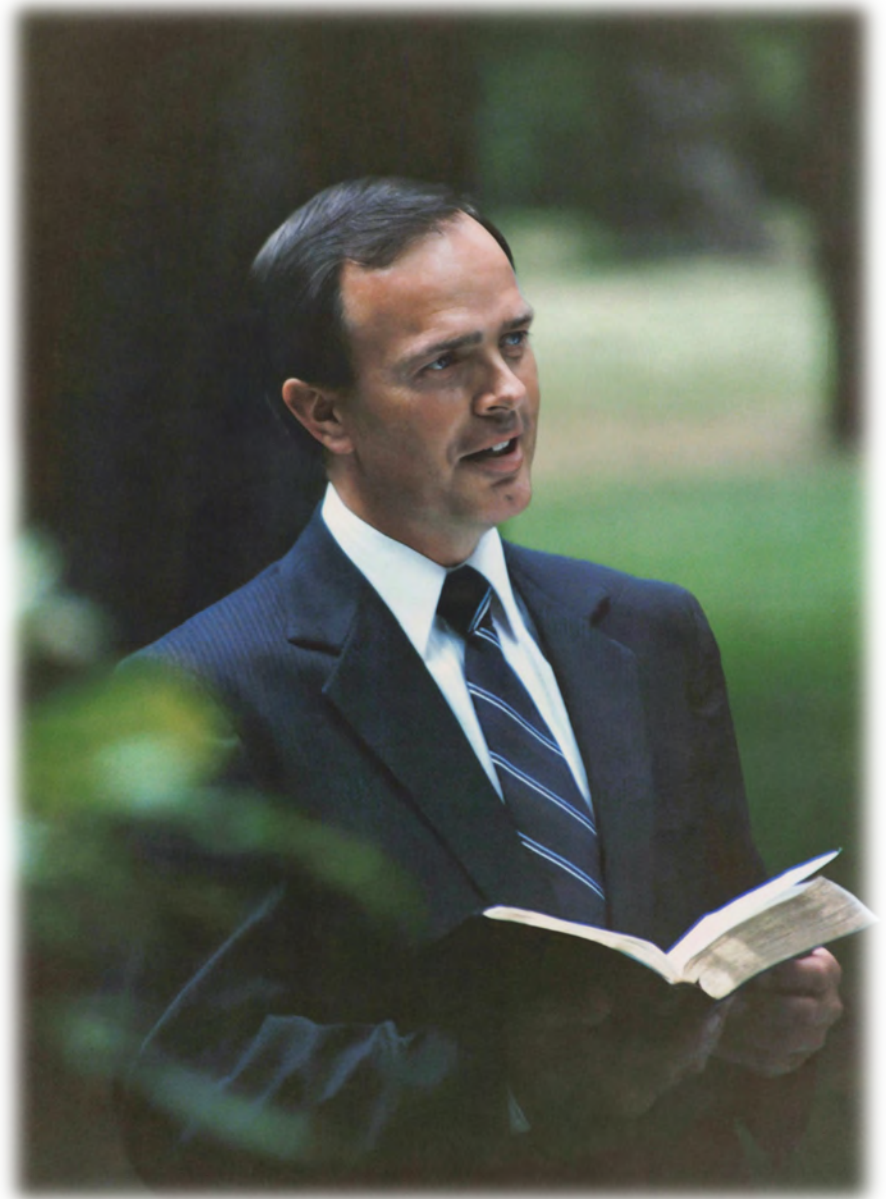

The Sanford and Hagele families thank you for your cards, flowers, thoughts and prayers. Your support has been appreciated. Feel free to share memories and visit longer with us in the fellowship hall afterwards, where a light meal will be available.

A Tom Sanford Memorial Scholarship Fund has been set up at Project Patch to continue Tom's legacy of helping teens.

TOM SANFORD

December 23, 1943 – August 4, 2024

REMEMBERING TOM SANFORD

November 2, 2024

AMAZING GRACE